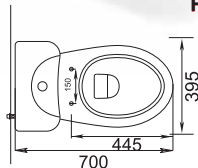

N = ~100mm or 4"

HD2N

Washdown
Close-Coupled Toilet

Optional Hydraulic Seat Cover
In white and ivory

Size: 700 x 395 x 740mm
6 Liters flush

Water-saving model,
S-trap, Center of drain 95mm
from Wall of drain 90mm

N = ~100mm or 4" D = ~300mm or 12"
A = ~200mm or 8" B = ~ (P) Trap

HD9N/A/B/D

Washdown
Close-Coupled Toilet

Optional Hydraulic Seat Cover
In white and ivory

Size: 690 x 395 x 760mm
6 Liters flush water-saving model
S-trap, Center of drain 95mm from
Wall of drain 90mm

HDLP001 | Wash Basin
 With Double Pedestal
 Size: 810 x 550 x 855mm
 3 taphole or Single taphole
 Fixing with back to wall