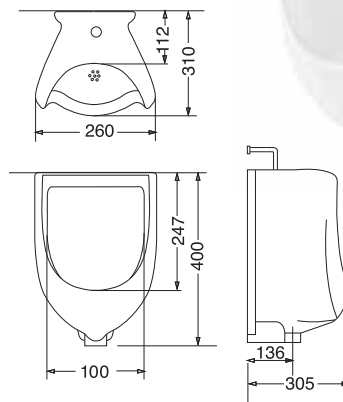

A = ~300mm or 12"

HDC288P

Wall-Hang Washdown Toilet
 Optional Hydraulic Seat Cover
 In white and ivory
 Size: 490 x 350 x 435mm
 Fixing with back to wall

HD247

Wall-Hang Washdown Toilet
 Optional Hydraulic Seat Cover
 In white and ivory
 Size: 560 x 370 x 355mm
 Fixing with back to wall

PORTA

Wall Hang Commode

HD291P

Wall-Hang Washdown Toilet
 Size: 550 x 355 x 360mm
 Fixing with back to wall

HD201WH

Wall-Hang Washdown Toilet
 Optional Hydraulic Seat Cover
 In white and ivory
 Size: 530 x 360 x 380mm
 Fixing with back to wall

HD850 Pedestal Urinal
 Size: 850 x 340 x 365mm
 Back to wall mounting

HD400 Wall-hang Urinal
 Size: 400 x 260 x 305mm
 Back to wall mounting

PORTA

Urinal and Bidet

HD2 Bidet
 Size: 565 x 345 x 365mm
 Single Tap hole

HD247 Bidet Hang Type
 Size: 560 x 370 x 425mm
 Single tap hole fixing
 with back to wall

HDD9 Squatting Pan
Without Trap
Size: 535 x 390 x 185mm

HD43 Squatting Pan
Without Trap
Size: 645 x 450 x 195mm

PORTA