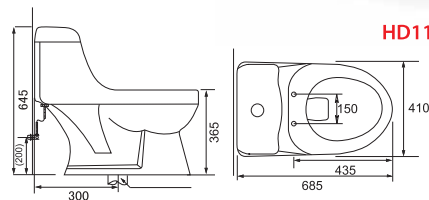

A = ~300mm or 12"

HD100N

Washdown One-Piece Toilet
 With Dual Fitting
 With Hydraulic Seat Cover,
 In white and ivory
 Size: 708 x 385 x 690mm
 4/6 Liters flush water-saving model
 S-trap, Center of drain 95mm from
 Wall of drain 90mm

N = ~100mm or 4"

HD111N

Washdown One-Piece Toilet
 With Dual Fitting
 With Hydraulic Seat Cover,
 In white and ivory
 Size: 710 x 393 x 675mm
 4/6 Liters flush water-saving model
 S-trap, Center of drain 95/200mm from
 Wall of drain 90mm

N = ~100mm or 4"

PORTA

One Piece Toilet

HD113A

Washdown One-Piece Toilet
 Optional Hydraulic Seat Cover,
 In white and ivory
 Size: 685 x 410 x 645mm
 6 Liters flush water-saving model
 S-trap, Center of drain 300mm

A = ~300mm or 12"

HD126A

Washdown One-Piece Toilet
 Size: 750 x 435 x 585mm
 6 Liters flush water-saving model
 S-trap, Center of drain 300mm from
 Wall of drain 90mm

A = ~300mm or 12"

HD102N

Washdown One-Piece Toilet
With Dual Fitting
With Hydraulic Seat Cover,
Size: 741 x 438 x 637mm
4/6 Liters flush water-saving model
S-trap, Center of drain 95mm
from Wall of drain 90mm