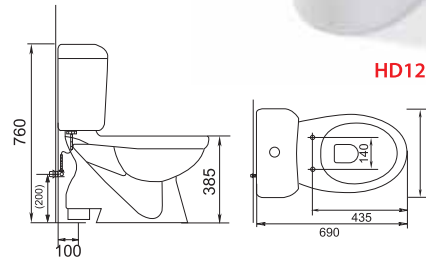

PORTA

Two Piece Toilet

N = ~100mm or 4"

HD7N

Washdown
Close-Coupled Toilet

Size: 695 x 380 x 800mm
6 Liters flush water-saving model
S-trap F=90mm roughing-in

N = ~100mm or 4" C = ~200mm or 8"

HD201N/C

Washdown
Close-Coupled Toilet

Optional Hydraulic Seat Cover
In white and ivory

Size: 685 x 405 x 790mm
6 Liters flush water-saving model
S-trap, Center of drain 95/200mm from
Wall of drain 90mm

HD229A

Washdown
Close-Coupled Toilet
Baby Commode

Size: 560 x 320 x 600mm
Fixing with back to Wall
S-trap, 300mm

A = ~300mm or 12"

HD12N

Washdown Close-Coupled Toilet
With Dual Fitting

With Hydraulic Seat Cover

Size: 730 x 398 x 775mm
6 Liters flush water-saving model
S-trap, Center of drain 95mm from
Wall of drain 90mm

HDLP001 | Wash Basin
 With Double Pedestal
 Size: 810 x 550 x 855mm
 3 taphole or Single taphole
 Fixing with back to wall