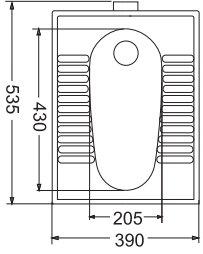

PORTA

Wall Hang Commode

HD291P

Wall-Hang Washdown Toilet
 Size: 550 x 355 x 360mm
 Fixing with back to wall

HD201WH

Wall-Hang Washdown Toilet
 Optional Hydraulic Seat Cover
 In white and ivory
 Size: 530 x 360 x 380mm
 Fixing with back to wall

HD850 Pedestal Urinal
 Size: 850 x 340 x 365mm
 Back to wall mounting

HD400 Wall-hang Urinal
 Size: 400 x 260 x 305mm
 Back to wall mounting

PORTA

Urinal and Bidet

HD2 Bidet
 Size: 565 x 345 x 365mm
 Single Tap hole

HD247 Bidet Hang Type
 Size: 560 x 370 x 425mm
 Single tap hole fixing
 with back to wall

HDD9 Squatting Pan
Without Trap
Size: 535 x 390 x 185mm

HD43 Squatting Pan
Without Trap
Size: 645 x 450 x 195mm

PORTA

Squatting Pan

HD13 Squatting Pan
Without Trap
Size: 585 x 435 x 300mm

Only fix them by mix cement (Cement+Sand) or Silicon.
اس کو صرف مکس سیمنٹ (سیمنٹ+ریت) یا سیلیکون سے لگائیں۔

HD3 Hung-Type Cistern
 Size: 400 x 145 x 385mm
 Fitting middle hanging install