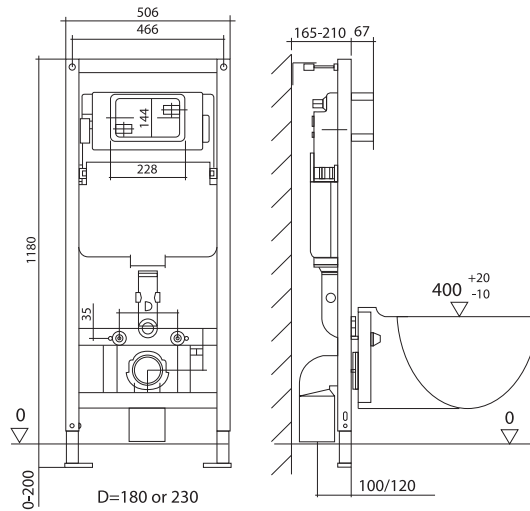

HD850 Pedestal Urinal
 Size: 850 x 340 x 365mm
 Back to wall mounting

HD400 Wall-hang Urinal
 Size: 400 x 260 x 305mm
 Back to wall mounting

PORTA

Urinal and Bidet

HD2 Bidet
 Size: 565 x 345 x 365mm
 Single Tap hole

HD247 Bidet Hang Type
 Size: 560 x 370 x 425mm
 Single tap hole fixing
 with back to wall

HDD9 Squatting Pan
Without Trap
Size: 535 x 390 x 185mm

HD43 Squatting Pan
Without Trap
Size: 645 x 450 x 195mm

PORTA

Squatting Pan

HD13 Squatting Pan
Without Trap
Size: 585 x 435 x 300mm

Only fix them by mix cement (Cement+Sand) or Silicon.
اس کو صرف مکس سیمنٹ (سیمنٹ+ریت) یا سیلیکون سے لگائیں۔

HD3 Hung-Type Cistern
 Size: 400 x 145 x 385mm
 Fitting middle hanging install

HD2 Hung-Type Cistern
 Size: 400 x 145 x 385mm
 Fitting middle hanging install

PORTA

Hang-Type Cistern and Concealed Cistern

HDG30041 Concealed Cistern
 With B20 Push Button
 With Frame

Push Button

HD11 Wash Basin with Pedestal
 Size: 635 x 510 x 850mm
 3 taphole or Single taphole
 Fixing with back to wall