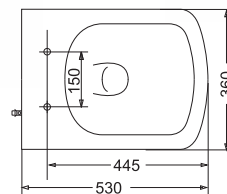

PORTA

One Piece Toilet

HD177A Jet Siphonic One-piece Toilet
 With Dual Fitting
 With Hydraulic Seat Cover,
 In white and ivory
 Size: 710 x 418 x 845mm
 4/6 Liters flush water-saving model
 S-trap, A=305mm

A = ~300mm or 12"

HDC288P

Wall-Hang Washdown Toilet
 Optional Hydraulic Seat Cover
 In white and ivory
 Size: 490 x 350 x 435mm
 Fixing with back to wall

HD247

Wall-Hang Washdown Toilet
 Optional Hydraulic Seat Cover
 In white and ivory
 Size: 560 x 370 x 355mm
 Fixing with back to wall

PORTA

Wall Hang Commode

HD291P

Wall-Hang Washdown Toilet
 Size: 550 x 355 x 360mm
 Fixing with back to wall

HD201WH

Wall-Hang Washdown Toilet
 Optional Hydraulic Seat Cover
 In white and ivory
 Size: 530 x 360 x 380mm
 Fixing with back to wall

HD850 Pedestal Urinal
 Size: 850 x 340 x 365mm
 Back to wall mounting

HD400 Wall-hang Urinal
 Size: 400 x 260 x 305mm
 Back to wall mounting

PORTA

Urinal and Bidet

HD2 Bidet
 Size: 565 x 345 x 365mm
 Single Tap hole