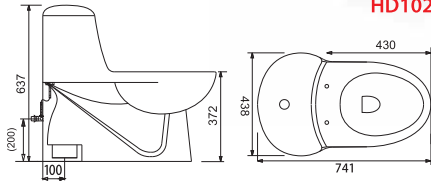

N = ~100mm or 4"

HD111N

Washdown One-Piece Toilet
 With Dual Fitting
 With Hydraulic Seat Cover,
 In white and ivory
 Size: 710 x 393 x 675mm
 4/6 Liters flush water-saving model
 S-trap, Center of drain 95/200mm from
 Wall of drain 90mm

N = ~100mm or 4"

PORTA

One Piece Toilet

HD113A

Washdown One-Piece Toilet
 Optional Hydraulic Seat Cover,
 In white and ivory
 Size: 685 x 410 x 645mm
 6 Liters flush water-saving model
 S-trap, Center of drain 300mm

A = ~300mm or 12"

HD126A

Washdown One-Piece Toilet
 Size: 750 x 435 x 585mm
 6 Liters flush water-saving model
 S-trap, Center of drain 300mm from
 Wall of drain 90mm

A = ~300mm or 12"

HD102N

Washdown One-Piece Toilet
With Dual Fitting
With Hydraulic Seat Cover,
Size: 741 x 438 x 637mm
4/6 Liters flush water-saving model
S-trap, Center of drain 95mm
from Wall of drain 90mm

N = ~100mm or 4"

HD180N/A

Washdown One-Piece Toilet
With Hydraulic Seat Cover,
Size: 670 x 385 x 695mm
4/6 Liters flush water-saving model
S-trap, Center of drain 95/300mm from
Wall of drain 90mm

N = ~100mm or 4" A = ~300mm or 12"