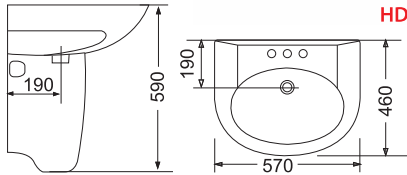

HD19 Wash Basin with Pedestal
 Size: 610 x 500 x 860mm
 3 taphole or Single taphole
 Fixing with back to wall

HDLP109B Wash Basin with Pedestal
 Size: 1000 x 585 x 825mm
 3 taphole or Single taphole
 Fixing with back to wall

HDLP201A Wash Basin with Pedestal
 Size: 660 x 550 x 830mm
 3 taphole or Single taphole
 Fixing with back to wall

PORTA

Basin Pedestal

HDLP023 Wash Basin with Pedestal
 Size: 630 x 520 x 830mm
 3 taphole or Single taphole
 Fixing with back to wall

HDLP203A Wash Basin with Pedestal
 Size: 570 x 460 x 840mm
 3 taphole or Single taphole
 Fixing with back to wall

HDLP203AH | Wash Basin with Half Pedestal
 Wall Mounting
 Size: 570 x 460 x 590mm
 3 taphole or Single taphole
 Fixing with back to wall

HDLP339 | Wash Basin with Pedestal
 Size: 600 x 480 x 845mm
 3 taphole or Single taphole
 Fixing with back to wall

PORTA

Basin Pedestal

HDLP235 | Wash Basin with Pedestal
 Size: 805 x 555 x 880mm
 3 taphole or Single taphole
 Fixing with back to wall