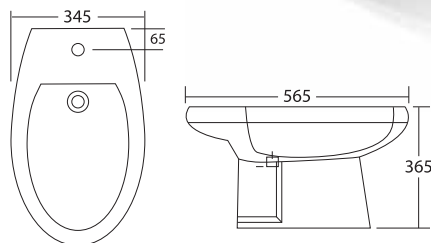

A = ~300mm or 12"

HDC288P

Wall-Hang Washdown Toilet
 Optional Hydraulic Seat Cover
 In white and ivory
 Size: 490 x 350 x 435mm
 Fixing with back to wall

HD247

Wall-Hang Washdown Toilet
 Optional Hydraulic Seat Cover
 In white and ivory
 Size: 560 x 370 x 355mm
 Fixing with back to wall

PORTA

Wall Hang Commode

HD291P

Wall-Hang Washdown Toilet
 Size: 550 x 355 x 360mm
 Fixing with back to wall

HD201WH

Wall-Hang Washdown Toilet
 Optional Hydraulic Seat Cover
 In white and ivory
 Size: 530 x 360 x 380mm
 Fixing with back to wall

HD850 Pedestal Urinal
 Size: 850 x 340 x 365mm
 Back to wall mounting

HD400 Wall-hang Urinal
 Size: 400 x 260 x 305mm
 Back to wall mounting

PORTA

Urinal and Bidet

HD2 Bidet
 Size: 565 x 345 x 365mm
 Single Tap hole

HD247 Bidet Hang Type
 Size: 560 x 370 x 425mm
 Single tap hole fixing
 with back to wall

HDD9 Squatting Pan
Without Trap
Size: 535 x 390 x 185mm

HD43 Squatting Pan
Without Trap
Size: 645 x 450 x 195mm

PORTA