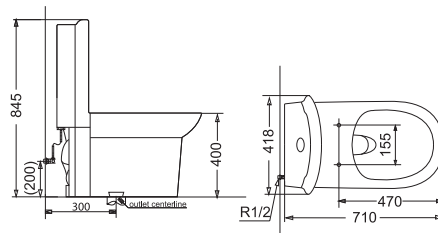

HD177A Jet Siphonic One-piece Toilet
With Dual Fitting
With Hydraulic Seat Cover,
In white and ivory
Size: 710 x 418 x 845mm
4/6 Liters flush water-saving model
S-trap, A=305mm

A = ~300mm or 12"