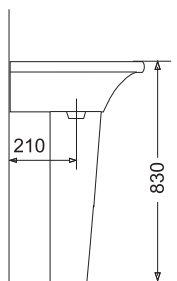

HD2 Hung-Type Cistern
 Size: 400 x 145 x 385mm
 Fitting middle hanging install

PORTA

Hang-Type Cistern and Concealed Cistern

HDG30041 Concealed Cistern
 With B20 Push Button
 With Frame

Push Button

HD11 Wash Basin with Pedestal
 Size: 635 x 510 x 850mm
 3 taphole or Single taphole
 Fixing with back to wall

HD17 Wash Basin with Pedestal
 Size: 655 x 530 x 890mm
 3 taphole or Single taphole
 Fixing with back to wall

PORTA

Basin Pedestal

HD14A Wash Basin with Pedestal
 Size: 500 x 410 x 810mm
 3 taphole or Single taphole
 Fixing with back to wall

HD19 Wash Basin with Pedestal
 Size: 610 x 500 x 860mm
 3 taphole or Single taphole
 Fixing with back to wall

HDLP109B Wash Basin with Pedestal
 Size: 1000 x 585 x 825mm
 3 taphole or Single taphole
 Fixing with back to wall

HDLP201A Wash Basin with Pedestal
 Size: 660 x 550 x 830mm
 3 taphole or Single taphole
 Fixing with back to wall

PORTA

Basin Pedestal

HDLP023 Wash Basin with Pedestal
 Size: 630 x 520 x 830mm
 3 taphole or Single taphole
 Fixing with back to wall