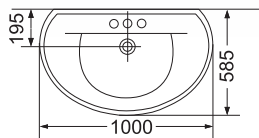

Squatting Pan

HD13 Squatting Pan
Without Trap
Size: 585 x 435 x 300mm

Only fix them by mix cement (Cement+Sand) or Silicon.
اس کو صرف مکس سیمنٹ (سیمنٹ+ریت) یا سیلیکون سے لگائیں۔

HD3 Hung-Type Cistern
 Size: 400 x 145 x 385mm
 Fitting middle hanging install

HD2 Hung-Type Cistern
 Size: 400 x 145 x 385mm
 Fitting middle hanging install

PORTA

Hang-Type Cistern and Concealed Cistern

HDG30041 Concealed Cistern
 With B20 Push Button
 With Frame

Push Button

HD11 Wash Basin with Pedestal
 Size: 635 x 510 x 850mm
 3 taphole or Single taphole
 Fixing with back to wall

HD17 Wash Basin with Pedestal
 Size: 655 x 530 x 890mm
 3 taphole or Single taphole
 Fixing with back to wall

PORTA

Basin Pedestal

HD14A Wash Basin with Pedestal
 Size: 500 x 410 x 810mm
 3 taphole or Single taphole
 Fixing with back to wall

HD19 Wash Basin with Pedestal
 Size: 610 x 500 x 860mm
 3 taphole or Single taphole
 Fixing with back to wall

HDLP109B Wash Basin with Pedestal
 Size: 1000 x 585 x 825mm
 3 taphole or Single taphole
 Fixing with back to wall