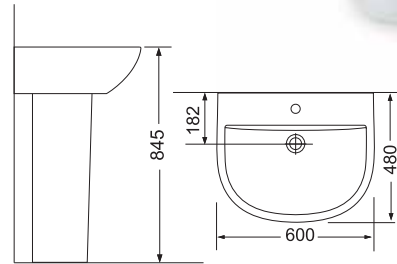

HD19 Wash Basin with Pedestal
 Size: 610 x 500 x 860mm
 3 taphole or Single taphole
 Fixing with back to wall

HDLP109B Wash Basin with Pedestal
 Size: 1000 x 585 x 825mm
 3 taphole or Single taphole
 Fixing with back to wall

HDLP201A Wash Basin with Pedestal
 Size: 660 x 550 x 830mm
 3 taphole or Single taphole
 Fixing with back to wall

PORTA

Basin Pedestal

HDLP023 Wash Basin with Pedestal
 Size: 630 x 520 x 830mm
 3 taphole or Single taphole
 Fixing with back to wall

HDLP203A Wash Basin with Pedestal
 Size: 570 x 460 x 840mm
 3 taphole or Single taphole
 Fixing with back to wall

HDLP203AH | Wash Basin with Half Pedestal
 Wall Mounting
 Size: 570 x 460 x 590mm
 3 taphole or Single taphole
 Fixing with back to wall

HDLP339 | Wash Basin with Pedestal
 Size: 600 x 480 x 845mm
 3 taphole or Single taphole
 Fixing with back to wall

PORTA

Basin Pedestal

HDLP235 | Wash Basin with Pedestal
 Size: 805 x 555 x 880mm
 3 taphole or Single taphole
 Fixing with back to wall