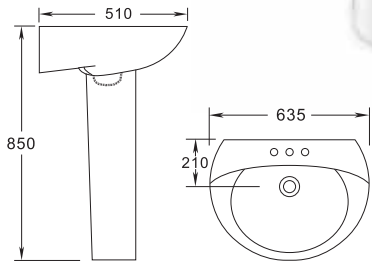

HD247 Bidet Hang Type
 Size: 560 x 370 x 425mm
 Single tap hole fixing
 with back to wall

HDD9 Squatting Pan
Without Trap
Size: 535 x 390 x 185mm

HD43 Squatting Pan
Without Trap
Size: 645 x 450 x 195mm

PORTA

Squatting Pan

HD13 Squatting Pan
Without Trap
Size: 585 x 435 x 300mm

Only fix them by mix cement (Cement+Sand) or Silicon.
اس کو صرف مکس سیمنٹ (سیمنٹ+ریت) یا سیلیکون سے لگائیں۔

HD3 Hung-Type Cistern
 Size: 400 x 145 x 385mm
 Fitting middle hanging install

HD2 Hung-Type Cistern
 Size: 400 x 145 x 385mm
 Fitting middle hanging install

PORTA

Hang-Type Cistern and Concealed Cistern

HDG30041 Concealed Cistern
 With B20 Push Button
 With Frame

Push Button

HD11 Wash Basin with Pedestal
 Size: 635 x 510 x 850mm
 3 taphole or Single taphole
 Fixing with back to wall

HD17 Wash Basin with Pedestal
 Size: 655 x 530 x 890mm
 3 taphole or Single taphole
 Fixing with back to wall

PORTA

Basin Pedestal

HD14A Wash Basin with Pedestal
 Size: 500 x 410 x 810mm
 3 taphole or Single taphole
 Fixing with back to wall