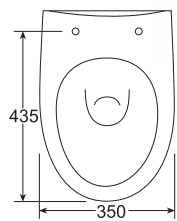

HD6111A Jet Siphonic One-piece Toilet
 With Dual Fitting
 With Hydraulic Seat Cover,
 In white and ivory
 Size: 725 x 400 x 825mm
 4/6 Liters flush
 water-saving model
 S-trap, A=305mm

A = ~300mm or 12"

PORTA

One Piece Toilet

HD177A Jet Siphonic One-piece Toilet
 With Dual Fitting
 With Hydraulic Seat Cover,
 In white and ivory
 Size: 710 x 418 x 845mm
 4/6 Liters flush water-saving model
 S-trap, A=305mm

A = ~300mm or 12"

HDC288P

Wall-Hang Washdown Toilet
 Optional Hydraulic Seat Cover
 In white and ivory
 Size: 490 x 350 x 435mm
 Fixing with back to wall

HD247

Wall-Hang Washdown Toilet
 Optional Hydraulic Seat Cover
 In white and ivory
 Size: 560 x 370 x 355mm
 Fixing with back to wall

PORTA

Wall Hang Commode

HD291P

Wall-Hang Washdown Toilet
 Size: 550 x 355 x 360mm
 Fixing with back to wall

HD201WH

Wall-Hang Washdown Toilet
 Optional Hydraulic Seat Cover
 In white and ivory
 Size: 530 x 360 x 380mm
 Fixing with back to wall