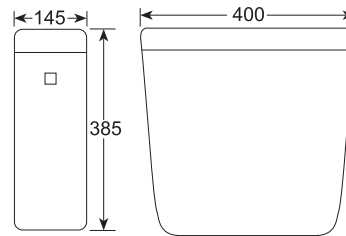

HD850 Pedestal Urinal
 Size: 850 x 340 x 365mm
 Back to wall mounting

HD400 Wall-hang Urinal
 Size: 400 x 260 x 305mm
 Back to wall mounting

PORTA

Urinal and Bidet

HD2 Bidet
 Size: 565 x 345 x 365mm
 Single Tap hole

HD247 Bidet Hang Type
 Size: 560 x 370 x 425mm
 Single tap hole fixing
 with back to wall

HDD9 Squatting Pan
Without Trap
Size: 535 x 390 x 185mm

HD43 Squatting Pan
Without Trap
Size: 645 x 450 x 195mm

PORTA

Squatting Pan

HD13 Squatting Pan
Without Trap
Size: 585 x 435 x 300mm

Only fix them by mix cement (Cement+Sand) or Silicon.
اس کو صرف مکس سیمنٹ (سیمنٹ+ریت) یا سیلیکون سے لگائیں۔

HD3 Hung-Type Cistern
 Size: 400 x 145 x 385mm
 Fitting middle hanging install

HD2 Hung-Type Cistern
 Size: 400 x 145 x 385mm
 Fitting middle hanging install

PORTA

Hang-Type Cistern and Concealed Cistern

HDG30041 Concealed Cistern
 With B20 Push Button
 With Frame

Push Button

HD11 Wash Basin with Pedestal
 Size: 635 x 510 x 850mm
 3 taphole or Single taphole
 Fixing with back to wall