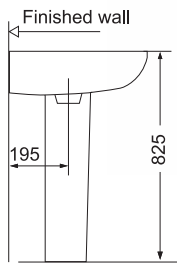

HD2 Hung-Type Cistern
 Size: 400 x 145 x 385mm
 Fitting middle hanging install

PORTA

Hang-Type Cistern and Concealed Cistern

HDG30041 Concealed Cistern
 With B20 Push Button
 With Frame

Push Button

HD11 Wash Basin with Pedestal
 Size: 635 x 510 x 850mm
 3 taphole or Single taphole
 Fixing with back to wall

HD17 Wash Basin with Pedestal
 Size: 655 x 530 x 890mm
 3 taphole or Single taphole
 Fixing with back to wall

PORTA

Basin Pedestal

HD14A Wash Basin with Pedestal
 Size: 500 x 410 x 810mm
 3 taphole or Single taphole
 Fixing with back to wall

HD19 Wash Basin with Pedestal
 Size: 610 x 500 x 860mm
 3 taphole or Single taphole
 Fixing with back to wall

HDLP109B Wash Basin with Pedestal
 Size: 1000 x 585 x 825mm
 3 taphole or Single taphole
 Fixing with back to wall

HDLP201A Wash Basin with Pedestal
 Size: 660 x 550 x 830mm
 3 taphole or Single taphole
 Fixing with back to wall

PORTA

Basin Pedestal

HDLP023 Wash Basin with Pedestal
 Size: 630 x 520 x 830mm
 3 taphole or Single taphole
 Fixing with back to wall