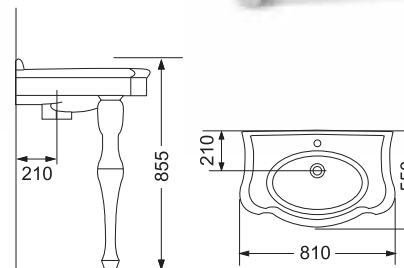

HDLP201A Wash Basin with Pedestal
 Size: 660 x 550 x 830mm
 3 taphole or Single taphole
 Fixing with back to wall

PORTA

Basin Pedestal

HDLP023 Wash Basin with Pedestal
 Size: 630 x 520 x 830mm
 3 taphole or Single taphole
 Fixing with back to wall

HDLP203A Wash Basin with Pedestal
 Size: 570 x 460 x 840mm
 3 taphole or Single taphole
 Fixing with back to wall

HDLP203AH | Wash Basin with Half Pedestal
 Wall Mounting
 Size: 570 x 460 x 590mm
 3 taphole or Single taphole
 Fixing with back to wall

HDLP339 | Wash Basin with Pedestal
 Size: 600 x 480 x 845mm
 3 taphole or Single taphole
 Fixing with back to wall

PORTA

Basin Pedestal

HDLP235 | Wash Basin with Pedestal
 Size: 805 x 555 x 880mm
 3 taphole or Single taphole
 Fixing with back to wall

HDLP001 | Wash Basin
 With Double Pedestal
 Size: 810 x 550 x 855mm
 3 taphole or Single taphole
 Fixing with back to wall