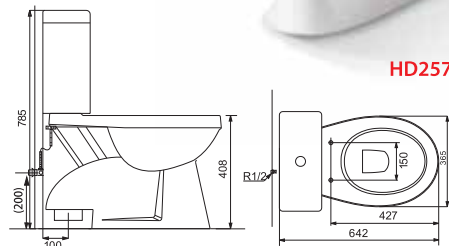

Size: 560 x 320 x 600mm
Fixing with back to Wall
S-trap, 300mm

A = ~300mm or 12"

HD12N

Washdown Close-Coupled Toilet
With Dual Fitting

With Hydraulic Seat Cover

Size: 730 x 398 x 775mm
6 Liters flush water-saving model
S-trap, Center of drain 95mm from
Wall of drain 90mm

N = ~100mm or 4"

PORTA

One and Two Piece Toilet

HD257N

Washdown
Close-Coupled Toilet

Optional Hydraulic Seat Cover

Size: 642 x 365 x 785mm
6 Liters flush water-saving model
S-trap, Center of drain 95mm from
Wall of drain 90mm

N = ~100mm or 4"

HD131N/A

Washdown One-Piece Toilet
With Dual Fitting

With Hydraulic Seat Cover,

Size: 714 x 480 x 665mm
4/6 Liters flush water-saving model
S-trap, Center of drain 95/300mm
from Wall of drain 90mm

HDLP001 | Wash Basin
 With Double Pedestal
 Size: 810 x 550 x 855mm
 3 taphole or Single taphole
 Fixing with back to wall