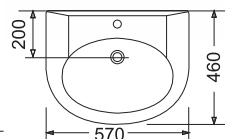

HD2 Hung-Type Cistern
 Size: 400 x 145 x 385mm
 Fitting middle hanging install

PORTA

Hang-Type Cistern and Concealed Cistern

HDG30041 Concealed Cistern
 With B20 Push Button
 With Frame

Push Button

HD11 Wash Basin with Pedestal
 Size: 635 x 510 x 850mm
 3 taphole or Single taphole
 Fixing with back to wall

HD17 Wash Basin with Pedestal
 Size: 655 x 530 x 890mm
 3 taphole or Single taphole
 Fixing with back to wall

PORTA

Basin Pedestal

HD14A Wash Basin with Pedestal
 Size: 500 x 410 x 810mm
 3 taphole or Single taphole
 Fixing with back to wall

HD19 Wash Basin with Pedestal
 Size: 610 x 500 x 860mm
 3 taphole or Single taphole
 Fixing with back to wall

HDLP109B Wash Basin with Pedestal
 Size: 1000 x 585 x 825mm
 3 taphole or Single taphole
 Fixing with back to wall

HDLP201A Wash Basin with Pedestal
 Size: 660 x 550 x 830mm
 3 taphole or Single taphole
 Fixing with back to wall

PORTA

Basin Pedestal

HDLP023 Wash Basin with Pedestal
 Size: 630 x 520 x 830mm
 3 taphole or Single taphole
 Fixing with back to wall