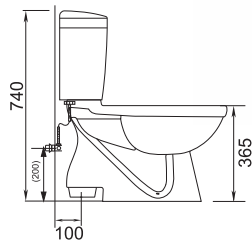

N = ~100mm or 4"

HD2N

Washdown
Close-Coupled Toilet

Optional Hydraulic Seat Cover
In white and ivory

Size: 700 x 395 x 740mm
6 Liters flush

Water-saving model,
S-trap, Center of drain 95mm
from Wall of drain 90mm

N = ~100mm or 4" D = ~300mm or 12"
A = ~200mm or 8" B = ~ (P) Trap

HD9N/A/B/D

Washdown
Close-Coupled Toilet

Optional Hydraulic Seat Cover
In white and ivory

Size: 690 x 395 x 760mm
6 Liters flush water-saving model
S-trap, Center of drain 95mm from
Wall of drain 90mm

HDLP203A Wash Basin with Pedestal
 Size: 570 x 460 x 840mm
 3 taphole or Single taphole
 Fixing with back to wall

HDLP203AH | Wash Basin with Half Pedestal
 Wall Mounting
 Size: 570 x 460 x 590mm
 3 taphole or Single taphole
 Fixing with back to wall

HDLP001 | Wash Basin
 With Double Pedestal
 Size: 810 x 550 x 855mm
 3 taphole or Single taphole
 Fixing with back to wall