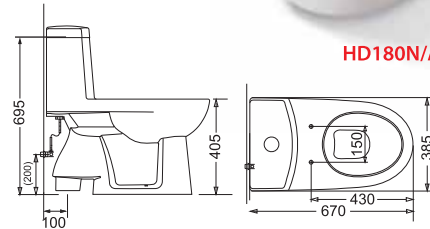

N = ~100mm or 4"

HD111N

Washdown One-Piece Toilet
 With Dual Fitting
 With Hydraulic Seat Cover,
 In white and ivory
 Size: 710 x 393 x 675mm
 4/6 Liters flush water-saving model
 S-trap, Center of drain 95/200mm from
 Wall of drain 90mm

N = ~100mm or 4"

PORTA

One Piece Toilet

HD113A

Washdown One-Piece Toilet
 Optional Hydraulic Seat Cover,
 In white and ivory
 Size: 685 x 410 x 645mm
 6 Liters flush water-saving model
 S-trap, Center of drain 300mm

A = ~300mm or 12"

HD126A

Washdown One-Piece Toilet
 Size: 750 x 435 x 585mm
 6 Liters flush water-saving model
 S-trap, Center of drain 300mm from
 Wall of drain 90mm

A = ~300mm or 12"

HD102N

Washdown One-Piece Toilet
With Dual Fitting
With Hydraulic Seat Cover,
Size: 741 x 438 x 637mm
4/6 Liters flush water-saving model
S-trap, Center of drain 95mm
from Wall of drain 90mm

N = ~100mm or 4"

HD180N/A

Washdown One-Piece Toilet
With Hydraulic Seat Cover,
Size: 670 x 385 x 695mm
4/6 Liters flush water-saving model
S-trap, Center of drain 95/300mm from
Wall of drain 90mm

N = ~100mm or 4" A = ~300mm or 12"