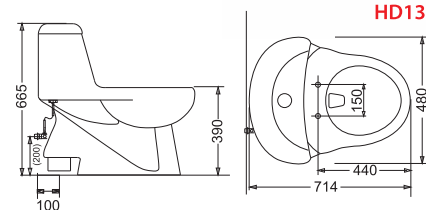

Size: 560 x 320 x 600mm
Fixing with back to Wall
S-trap, 300mm

A = ~300mm or 12"

HD12N

Washdown Close-Coupled Toilet
With Dual Fitting

With Hydraulic Seat Cover

Size: 730 x 398 x 775mm
6 Liters flush water-saving model
S-trap, Center of drain 95mm from
Wall of drain 90mm

N = ~100mm or 4"

PORTA

One and Two Piece Toilet

HD257N

Washdown
Close-Coupled Toilet

Optional Hydraulic Seat Cover

Size: 642 x 365 x 785mm
6 Liters flush water-saving model
S-trap, Center of drain 95mm from
Wall of drain 90mm

N = ~100mm or 4"

HD131N/A

Washdown One-Piece Toilet
With Dual Fitting

With Hydraulic Seat Cover,

Size: 714 x 480 x 665mm
4/6 Liters flush water-saving model
S-trap, Center of drain 95/300mm
from Wall of drain 90mm

A = ~300mm or 12"

HD100N

Washdown One-Piece Toilet
 With Dual Fitting
 With Hydraulic Seat Cover,
 In white and ivory
 Size: 708 x 385 x 690mm
 4/6 Liters flush water-saving model
 S-trap, Center of drain 95mm from
 Wall of drain 90mm