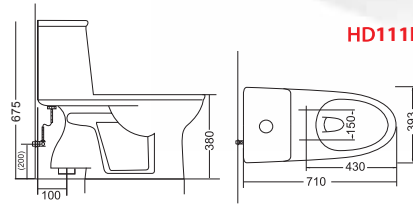

N = ~100mm or 4"

HD131N/A

Washdown One-Piece Toilet
With Dual Fitting

With Hydraulic Seat Cover,

Size: 714 x 480 x 665mm
4/6 Liters flush water-saving model
S-trap, Center of drain 95/300mm
from Wall of drain 90mm

A = ~300mm or 12"

HD100N

Washdown One-Piece Toilet
 With Dual Fitting
 With Hydraulic Seat Cover,
 In white and ivory
 Size: 708 x 385 x 690mm
 4/6 Liters flush water-saving model
 S-trap, Center of drain 95mm from
 Wall of drain 90mm

N = ~100mm or 4"

HD111N

Washdown One-Piece Toilet
 With Dual Fitting
 With Hydraulic Seat Cover,
 In white and ivory
 Size: 710 x 393 x 675mm
 4/6 Liters flush water-saving model
 S-trap, Center of drain 95/200mm from
 Wall of drain 90mm

HDLP001 | Wash Basin
 With Double Pedestal
 Size: 810 x 550 x 855mm
 3 taphole or Single taphole
 Fixing with back to wall