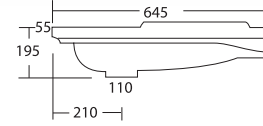

PORTA

Wall Hang Commode

HD291P

Wall-Hang Washdown Toilet
 Size: 550 x 355 x 360mm
 Fixing with back to wall

HD201WH

Wall-Hang Washdown Toilet
 Optional Hydraulic Seat Cover
 In white and ivory
 Size: 530 x 360 x 380mm
 Fixing with back to wall

HD850 Pedestal Urinal
 Size: 850 x 340 x 365mm
 Back to wall mounting

HD400 Wall-hang Urinal
 Size: 400 x 260 x 305mm
 Back to wall mounting

PORTA

Urinal and Bidet

HD2 Bidet
 Size: 565 x 345 x 365mm
 Single Tap hole

HD247 Bidet Hang Type
 Size: 560 x 370 x 425mm
 Single tap hole fixing
 with back to wall

HDD9 Squatting Pan
Without Trap
Size: 535 x 390 x 185mm

HD43 Squatting Pan
Without Trap
Size: 645 x 450 x 195mm

PORTA