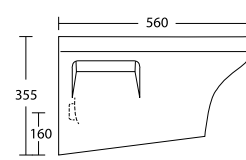

HD6111A Jet Siphonic One-piece Toilet
 With Dual Fitting
 With Hydraulic Seat Cover,
 In white and ivory
 Size: 725 x 400 x 825mm
 4/6 Liters flush
 water-saving model
 S-trap, A=305mm

A = ~300mm or 12"

PORTA

One Piece Toilet

HD177A Jet Siphonic One-piece Toilet
 With Dual Fitting
 With Hydraulic Seat Cover,
 In white and ivory
 Size: 710 x 418 x 845mm
 4/6 Liters flush water-saving model
 S-trap, A=305mm

A = ~300mm or 12"

HDC288P

Wall-Hang Washdown Toilet
 Optional Hydraulic Seat Cover
 In white and ivory
 Size: 490 x 350 x 435mm
 Fixing with back to wall

HD247

Wall-Hang Washdown Toilet
 Optional Hydraulic Seat Cover
 In white and ivory
 Size: 560 x 370 x 355mm
 Fixing with back to wall

PORTA

Wall Hang Commode

HD291P

Wall-Hang Washdown Toilet
 Size: 550 x 355 x 360mm
 Fixing with back to wall

HD201WH

Wall-Hang Washdown Toilet
 Optional Hydraulic Seat Cover
 In white and ivory
 Size: 530 x 360 x 380mm
 Fixing with back to wall