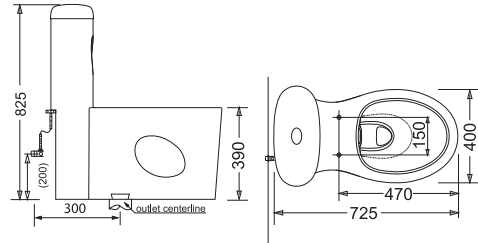

HD6111A Jet Siphonic One-piece Toilet
With Dual Fitting
With Hydraulic Seat Cover,
In white and ivory
Size: 725 x 400 x 825mm
4/6 Liters flush
water-saving model
S-trap, A=305mm

A = ~300mm or 12"

PORTA

One Piece Toilet