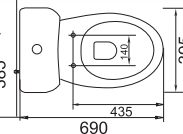

N = ~100mm or 4"

HD2N

Washdown
Close-Coupled Toilet

Optional Hydraulic Seat Cover
In white and ivory

Size: 700 x 395 x 740mm
6 Liters flush

Water-saving model,
S-trap, Center of drain 95mm
from Wall of drain 90mm

N = ~100mm or 4" D = ~300mm or 12"
A = ~200mm or 8" B = ~ (P) Trap

HD9N/A/B/D

Washdown
Close-Coupled Toilet

Optional Hydraulic Seat Cover
In white and ivory

Size: 690 x 395 x 760mm
6 Liters flush water-saving model
S-trap, Center of drain 95mm from
Wall of drain 90mm

PORTA

Two Piece Toilet

N = ~100mm or 4"

HD7N

Washdown
Close-Coupled Toilet

Size: 695 x 380 x 800mm
6 Liters flush water-saving model
S-trap F=90mm roughing-in

N = ~100mm or 4" C = ~200mm or 8"

HD201N/C

HDLP001 | Wash Basin
 With Double Pedestal
 Size: 810 x 550 x 855mm
 3 taphole or Single taphole
 Fixing with back to wall