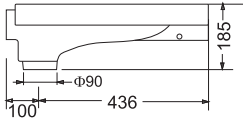

HD850 Pedestal Urinal
 Size: 850 x 340 x 365mm
 Back to wall mounting

HD400 Wall-hang Urinal
 Size: 400 x 260 x 305mm
 Back to wall mounting

PORTA

Urinal and Bidet

HD2 Bidet
 Size: 565 x 345 x 365mm
 Single Tap hole

HD247 Bidet Hang Type
 Size: 560 x 370 x 425mm
 Single tap hole fixing
 with back to wall

HDD9 Squatting Pan
Without Trap
Size: 535 x 390 x 185mm

HD43 Squatting Pan
Without Trap
Size: 645 x 450 x 195mm

PORTA