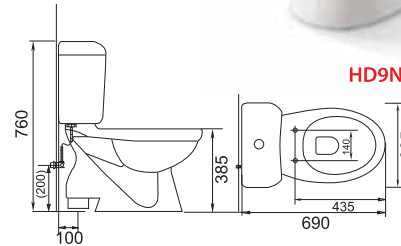

N = ~100mm or 4"

HD2N

Washdown
Close-Coupled Toilet

Optional Hydraulic Seat Cover
In white and ivory

Size: 700 x 395 x 740mm
6 Liters flush

Water-saving model,
S-trap, Center of drain 95mm
from Wall of drain 90mm

N = ~100mm or 4" D = ~300mm or 12"
A = ~200mm or 8" B = ~ (P) Trap

HD9N/A/B/D

Washdown
Close-Coupled Toilet

Optional Hydraulic Seat Cover
In white and ivory

Size: 690 x 395 x 760mm
6 Liters flush water-saving model
S-trap, Center of drain 95mm from
Wall of drain 90mm

PORTA

Two Piece Toilet

N = ~100mm or 4"

HD7N

Washdown
Close-Coupled Toilet

Size: 695 x 380 x 800mm
6 Liters flush water-saving model
S-trap F=90mm roughing-in

N = ~100mm or 4" C = ~200mm or 8"

HD201N/C

HDLP001 | Wash Basin
 With Double Pedestal
 Size: 810 x 550 x 855mm
 3 taphole or Single taphole
 Fixing with back to wall