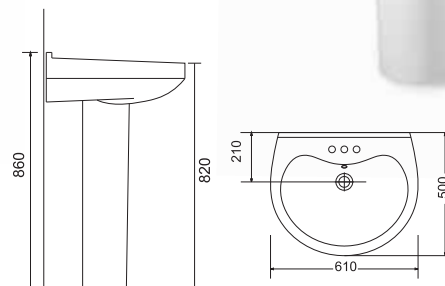

Squatting Pan

HD13 Squatting Pan
Without Trap
Size: 585 x 435 x 300mm

Only fix them by mix cement (Cement+Sand) or Silicon.
اس کو صرف مکس سیمنٹ (سیمنٹ+ریت) یا سیلیکون سے لگائیں۔

HD3 Hung-Type Cistern
 Size: 400 x 145 x 385mm
 Fitting middle hanging install

HD2 Hung-Type Cistern
 Size: 400 x 145 x 385mm
 Fitting middle hanging install

PORTA

Hang-Type Cistern and Concealed Cistern

HDG30041 Concealed Cistern
 With B20 Push Button
 With Frame

Push Button

HD11 Wash Basin with Pedestal
 Size: 635 x 510 x 850mm
 3 taphole or Single taphole
 Fixing with back to wall

HD17 Wash Basin with Pedestal
 Size: 655 x 530 x 890mm
 3 taphole or Single taphole
 Fixing with back to wall

PORTA

Basin Pedestal

HD14A Wash Basin with Pedestal
 Size: 500 x 410 x 810mm
 3 taphole or Single taphole
 Fixing with back to wall

HD19 Wash Basin with Pedestal
 Size: 610 x 500 x 860mm
 3 taphole or Single taphole
 Fixing with back to wall

HDLP109B Wash Basin with Pedestal
 Size: 1000 x 585 x 825mm
 3 taphole or Single taphole
 Fixing with back to wall