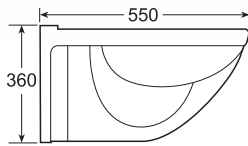

A = ~300mm or 12"

HDC288P

Wall-Hang Washdown Toilet
 Optional Hydraulic Seat Cover
 In white and ivory
 Size: 490 x 350 x 435mm
 Fixing with back to wall

HD247

Wall-Hang Washdown Toilet
 Optional Hydraulic Seat Cover
 In white and ivory
 Size: 560 x 370 x 355mm
 Fixing with back to wall

PORTA

Wall Hang Commode

HD291P

Wall-Hang Washdown Toilet
 Size: 550 x 355 x 360mm
 Fixing with back to wall

HD201WH

Wall-Hang Washdown Toilet
 Optional Hydraulic Seat Cover
 In white and ivory
 Size: 530 x 360 x 380mm
 Fixing with back to wall