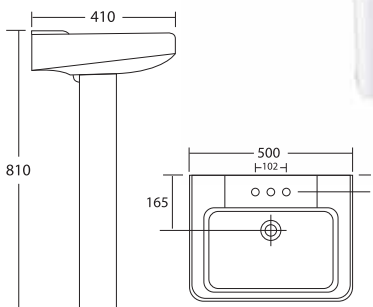

Squatting Pan

HD13 Squatting Pan
Without Trap
Size: 585 x 435 x 300mm

Only fix them by mix cement (Cement+Sand) or Silicon.
اس کو صرف مکس سیمنٹ (سیمنٹ+ریت) یا سیلیکون سے لگائیں۔

HD3 Hung-Type Cistern
 Size: 400 x 145 x 385mm
 Fitting middle hanging install

HD2 Hung-Type Cistern
 Size: 400 x 145 x 385mm
 Fitting middle hanging install

PORTA

Hang-Type Cistern and Concealed Cistern

HDG30041 Concealed Cistern
 With B20 Push Button
 With Frame

Push Button

HD11 Wash Basin with Pedestal
 Size: 635 x 510 x 850mm
 3 taphole or Single taphole
 Fixing with back to wall

HD17 Wash Basin with Pedestal
 Size: 655 x 530 x 890mm
 3 taphole or Single taphole
 Fixing with back to wall

PORTA

Basin Pedestal

HD14A Wash Basin with Pedestal
 Size: 500 x 410 x 810mm
 3 taphole or Single taphole
 Fixing with back to wall

HD19 Wash Basin with Pedestal
 Size: 610 x 500 x 860mm
 3 taphole or Single taphole
 Fixing with back to wall

HDLP109B Wash Basin with Pedestal
 Size: 1000 x 585 x 825mm
 3 taphole or Single taphole
 Fixing with back to wall