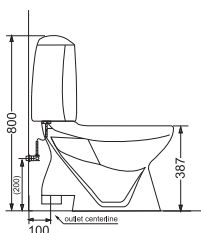

N = ~100mm or 4" D = ~300mm or 12"
A = ~200mm or 8" B = ~ (P) Trap

HD9N/A/B/D

Washdown
Close-Coupled Toilet

Optional Hydraulic Seat Cover
In white and ivory

Size: 690 x 395 x 760mm
6 Liters flush water-saving model
S-trap, Center of drain 95mm from
Wall of drain 90mm

PORTA

Two Piece Toilet

N = ~100mm or 4"

HD7N

Washdown
Close-Coupled Toilet

Size: 695 x 380 x 800mm
6 Liters flush water-saving model
S-trap F=90mm roughing-in

N = ~100mm or 4" C = ~200mm or 8"

HD201N/C

Washdown
Close-Coupled Toilet

Optional Hydraulic Seat Cover
In white and ivory

Size: 685 x 405 x 790mm
6 Liters flush water-saving model
S-trap, Center of drain 95/200mm from
Wall of drain 90mm

HD229A

Washdown
Close-Coupled Toilet
Baby Commode

HDLP001 | Wash Basin
 With Double Pedestal
 Size: 810 x 550 x 855mm
 3 taphole or Single taphole
 Fixing with back to wall