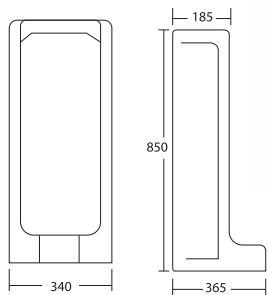

A = ~300mm or 12"

HDC288P

Wall-Hang Washdown Toilet
 Optional Hydraulic Seat Cover
 In white and ivory
 Size: 490 x 350 x 435mm
 Fixing with back to wall

HD247

Wall-Hang Washdown Toilet
 Optional Hydraulic Seat Cover
 In white and ivory
 Size: 560 x 370 x 355mm
 Fixing with back to wall

PORTA

Wall Hang Commode

HD291P

Wall-Hang Washdown Toilet
 Size: 550 x 355 x 360mm
 Fixing with back to wall

HD201WH

Wall-Hang Washdown Toilet
 Optional Hydraulic Seat Cover
 In white and ivory
 Size: 530 x 360 x 380mm
 Fixing with back to wall

HD850 Pedestal Urinal
 Size: 850 x 340 x 365mm
 Back to wall mounting

HD400 Wall-hang Urinal
 Size: 400 x 260 x 305mm
 Back to wall mounting

PORTA

Urinal and Bidet

HD2 Bidet
 Size: 565 x 345 x 365mm
 Single Tap hole

HD247 Bidet Hang Type
 Size: 560 x 370 x 425mm
 Single tap hole fixing
 with back to wall

HDD9 Squatting Pan
Without Trap
Size: 535 x 390 x 185mm

HD43 Squatting Pan
Without Trap
Size: 645 x 450 x 195mm

PORTA