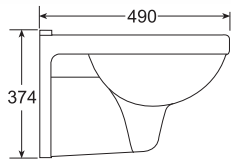

HD6111A Jet Siphonic One-piece Toilet
 With Dual Fitting
 With Hydraulic Seat Cover,
 In white and ivory
 Size: 725 x 400 x 825mm
 4/6 Liters flush
 water-saving model
 S-trap, A=305mm

A = ~300mm or 12"

PORTA

One Piece Toilet

HD177A Jet Siphonic One-piece Toilet
 With Dual Fitting
 With Hydraulic Seat Cover,
 In white and ivory
 Size: 710 x 418 x 845mm
 4/6 Liters flush water-saving model
 S-trap, A=305mm

A = ~300mm or 12"

HDC288P

Wall-Hang Washdown Toilet
 Optional Hydraulic Seat Cover
 In white and ivory
 Size: 490 x 350 x 435mm
 Fixing with back to wall

HD247

Wall-Hang Washdown Toilet
 Optional Hydraulic Seat Cover
 In white and ivory
 Size: 560 x 370 x 355mm
 Fixing with back to wall