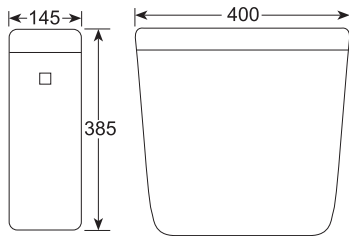

HD850 Pedestal Urinal
 Size: 850 x 340 x 365mm
 Back to wall mounting

HD400 Wall-hang Urinal
 Size: 400 x 260 x 305mm
 Back to wall mounting

PORTA

Urinal and Bidet

HD2 Bidet
 Size: 565 x 345 x 365mm
 Single Tap hole

HD247 Bidet Hang Type
 Size: 560 x 370 x 425mm
 Single tap hole fixing
 with back to wall

HDD9 Squatting Pan
Without Trap
Size: 535 x 390 x 185mm

HD43 Squatting Pan
Without Trap
Size: 645 x 450 x 195mm

PORTA

Squatting Pan

HD13 Squatting Pan
Without Trap
Size: 585 x 435 x 300mm

Only fix them by mix cement (Cement+Sand) or Silicon.
اس کو صرف مکس سیمنٹ (سیمنٹ+ریت) یا سیلیکون سے لگائیں۔

HD3 Hung-Type Cistern
 Size: 400 x 145 x 385mm
 Fitting middle hanging install

HD2 Hung-Type Cistern
 Size: 400 x 145 x 385mm
 Fitting middle hanging install

PORTA

Hang-Type Cistern and Concealed Cistern

HDG30041 Concealed Cistern
 With B20 Push Button
 With Frame

Push Button

HD11 Wash Basin with Pedestal
 Size: 635 x 510 x 850mm
 3 taphole or Single taphole
 Fixing with back to wall