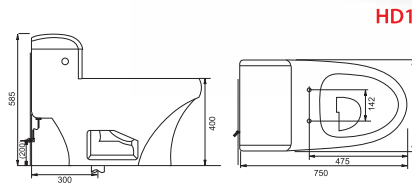

N = ~100mm or 4"

HD111N

Washdown One-Piece Toilet
 With Dual Fitting
 With Hydraulic Seat Cover,
 In white and ivory
 Size: 710 x 393 x 675mm
 4/6 Liters flush water-saving model
 S-trap, Center of drain 95/200mm from
 Wall of drain 90mm

N = ~100mm or 4"

PORTA

One Piece Toilet

HD113A

Washdown One-Piece Toilet
 Optional Hydraulic Seat Cover,
 In white and ivory
 Size: 685 x 410 x 645mm
 6 Liters flush water-saving model
 S-trap, Center of drain 300mm

A = ~300mm or 12"

HD126A

Washdown One-Piece Toilet
 Size: 750 x 435 x 585mm
 6 Liters flush water-saving model
 S-trap, Center of drain 300mm from
 Wall of drain 90mm

A = ~300mm or 12"

HD102N

Washdown One-Piece Toilet
With Dual Fitting
With Hydraulic Seat Cover,
Size: 741 x 438 x 637mm
4/6 Liters flush water-saving model
S-trap, Center of drain 95mm
from Wall of drain 90mm

N = ~100mm or 4"

HD180N/A

Washdown One-Piece Toilet
With Hydraulic Seat Cover,
Size: 670 x 385 x 695mm
4/6 Liters flush water-saving model
S-trap, Center of drain 95/300mm from
Wall of drain 90mm

N = ~100mm or 4" A = ~300mm or 12"