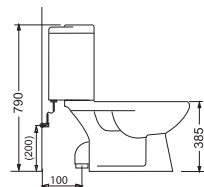

N = ~100mm or 4" D = ~300mm or 12"
A = ~200mm or 8" B = ~ (P) Trap

HD9N/A/B/D

Washdown
Close-Coupled Toilet

Optional Hydraulic Seat Cover
In white and ivory

Size: 690 x 395 x 760mm
6 Liters flush water-saving model
S-trap, Center of drain 95mm from
Wall of drain 90mm

PORTA

Two Piece Toilet

N = ~100mm or 4"

HD7N

Washdown
Close-Coupled Toilet

Size: 695 x 380 x 800mm
6 Liters flush water-saving model
S-trap F=90mm roughing-in

N = ~100mm or 4" C = ~200mm or 8"

HD201N/C

Washdown
Close-Coupled Toilet

Optional Hydraulic Seat Cover
In white and ivory

Size: 685 x 405 x 790mm
6 Liters flush water-saving model
S-trap, Center of drain 95/200mm from
Wall of drain 90mm

HD229A

Washdown
Close-Coupled Toilet
Baby Commode

Size: 560 x 320 x 600mm
Fixing with back to Wall
S-trap, 300mm

A = ~300mm or 12"

HD12N

Washdown Close-Coupled Toilet
With Dual Fitting

With Hydraulic Seat Cover

Size: 730 x 398 x 775mm
6 Liters flush water-saving model
S-trap, Center of drain 95mm from
Wall of drain 90mm