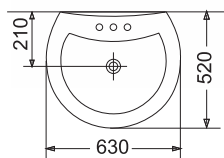

HD2 Hung-Type Cistern
 Size: 400 x 145 x 385mm
 Fitting middle hanging install

PORTA

Hang-Type Cistern and Concealed Cistern

HDG30041 Concealed Cistern
 With B20 Push Button
 With Frame

Push Button

HD11 Wash Basin with Pedestal
 Size: 635 x 510 x 850mm
 3 taphole or Single taphole
 Fixing with back to wall

HD17 Wash Basin with Pedestal
 Size: 655 x 530 x 890mm
 3 taphole or Single taphole
 Fixing with back to wall

PORTA

Basin Pedestal

HD14A Wash Basin with Pedestal
 Size: 500 x 410 x 810mm
 3 taphole or Single taphole
 Fixing with back to wall

HD19 Wash Basin with Pedestal
 Size: 610 x 500 x 860mm
 3 taphole or Single taphole
 Fixing with back to wall

HDLP109B Wash Basin with Pedestal
 Size: 1000 x 585 x 825mm
 3 taphole or Single taphole
 Fixing with back to wall

HDLP201A Wash Basin with Pedestal
 Size: 660 x 550 x 830mm
 3 taphole or Single taphole
 Fixing with back to wall

PORTA

Basin Pedestal

HDLP023 Wash Basin with Pedestal
 Size: 630 x 520 x 830mm
 3 taphole or Single taphole
 Fixing with back to wall