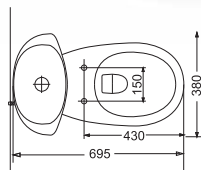

N = ~100mm or 4"

HD2N

Washdown
Close-Coupled Toilet

Optional Hydraulic Seat Cover
In white and ivory

Size: 700 x 395 x 740mm
6 Liters flush

Water-saving model,
S-trap, Center of drain 95mm
from Wall of drain 90mm

N = ~100mm or 4" D = ~300mm or 12"
A = ~200mm or 8" B = ~ (P) Trap

HD9N/A/B/D

Washdown
Close-Coupled Toilet

Optional Hydraulic Seat Cover
In white and ivory

Size: 690 x 395 x 760mm
6 Liters flush water-saving model
S-trap, Center of drain 95mm from
Wall of drain 90mm

PORTA

Two Piece Toilet

N = ~100mm or 4"

HD7N

Washdown
Close-Coupled Toilet

Size: 695 x 380 x 800mm
6 Liters flush water-saving model
S-trap F=90mm roughing-in

N = ~100mm or 4" C = ~200mm or 8"

HD201N/C

Washdown
Close-Coupled Toilet

Optional Hydraulic Seat Cover
In white and ivory

Size: 685 x 405 x 790mm
6 Liters flush water-saving model
S-trap, Center of drain 95/200mm from
Wall of drain 90mm

HD229A

Washdown
Close-Coupled Toilet
Baby Commode