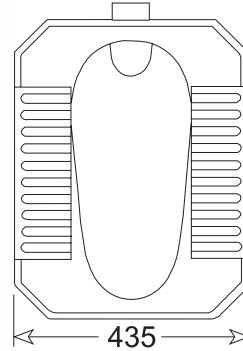

HD850 Pedestal Urinal
 Size: 850 x 340 x 365mm
 Back to wall mounting

HD400 Wall-hang Urinal
 Size: 400 x 260 x 305mm
 Back to wall mounting

PORTA

Urinal and Bidet

HD2 Bidet
 Size: 565 x 345 x 365mm
 Single Tap hole

HD247 Bidet Hang Type
 Size: 560 x 370 x 425mm
 Single tap hole fixing
 with back to wall

HDD9 Squatting Pan
Without Trap
Size: 535 x 390 x 185mm

HD43 Squatting Pan
Without Trap
Size: 645 x 450 x 195mm

PORTA

Squatting Pan

HD13 Squatting Pan
Without Trap
Size: 585 x 435 x 300mm

Only fix them by mix cement (Cement+Sand) or Silicon.
اس کو صرف مکس سیمنٹ (سیمنٹ+ریت) یا سیلیکون سے لگائیں۔

HD3 Hung-Type Cistern
 Size: 400 x 145 x 385mm
 Fitting middle hanging install

HD2 Hung-Type Cistern
 Size: 400 x 145 x 385mm
 Fitting middle hanging install

PORTA

Hang-Type Cistern and Concealed Cistern

HDG30041 Concealed Cistern
 With B20 Push Button
 With Frame

Push Button

HD11 Wash Basin with Pedestal
 Size: 635 x 510 x 850mm
 3 taphole or Single taphole
 Fixing with back to wall