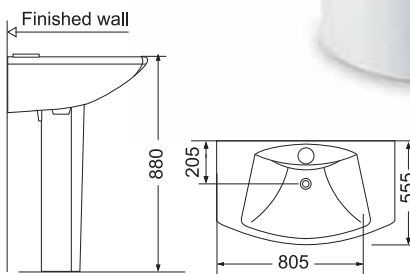

HDLP201A Wash Basin with Pedestal
 Size: 660 x 550 x 830mm
 3 taphole or Single taphole
 Fixing with back to wall

PORTA

Basin Pedestal

HDLP023 Wash Basin with Pedestal
 Size: 630 x 520 x 830mm
 3 taphole or Single taphole
 Fixing with back to wall

HDLP203A Wash Basin with Pedestal
 Size: 570 x 460 x 840mm
 3 taphole or Single taphole
 Fixing with back to wall

HDLP203AH | Wash Basin with Half Pedestal
 Wall Mounting
 Size: 570 x 460 x 590mm
 3 taphole or Single taphole
 Fixing with back to wall

HDLP339 | Wash Basin with Pedestal
 Size: 600 x 480 x 845mm
 3 taphole or Single taphole
 Fixing with back to wall

PORTA

Basin Pedestal

HDLP235 | Wash Basin with Pedestal
 Size: 805 x 555 x 880mm
 3 taphole or Single taphole
 Fixing with back to wall

HDLP001 | Wash Basin
 With Double Pedestal
 Size: 810 x 550 x 855mm
 3 taphole or Single taphole
 Fixing with back to wall