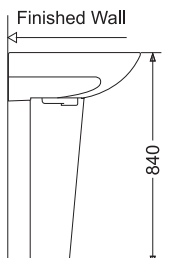

HD2 Hung-Type Cistern
 Size: 400 x 145 x 385mm
 Fitting middle hanging install

PORTA

Hang-Type Cistern and Concealed Cistern

HDG30041 Concealed Cistern
 With B20 Push Button
 With Frame

Push Button

HD11 Wash Basin with Pedestal
 Size: 635 x 510 x 850mm
 3 taphole or Single taphole
 Fixing with back to wall

HD17 Wash Basin with Pedestal
 Size: 655 x 530 x 890mm
 3 taphole or Single taphole
 Fixing with back to wall

PORTA

Basin Pedestal

HD14A Wash Basin with Pedestal
 Size: 500 x 410 x 810mm
 3 taphole or Single taphole
 Fixing with back to wall

HD19 Wash Basin with Pedestal
 Size: 610 x 500 x 860mm
 3 taphole or Single taphole
 Fixing with back to wall

HDLP109B Wash Basin with Pedestal
 Size: 1000 x 585 x 825mm
 3 taphole or Single taphole
 Fixing with back to wall

HDLP201A Wash Basin with Pedestal
 Size: 660 x 550 x 830mm
 3 taphole or Single taphole
 Fixing with back to wall

PORTA

Basin Pedestal

HDLP023 Wash Basin with Pedestal
 Size: 630 x 520 x 830mm
 3 taphole or Single taphole
 Fixing with back to wall