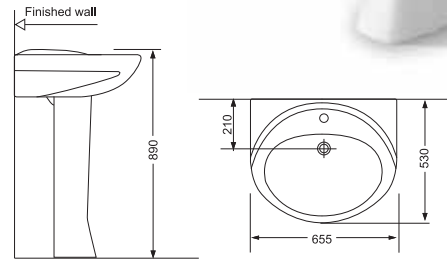

HD247 Bidet Hang Type
 Size: 560 x 370 x 425mm
 Single tap hole fixing
 with back to wall

HDD9 Squatting Pan
Without Trap
Size: 535 x 390 x 185mm

HD43 Squatting Pan
Without Trap
Size: 645 x 450 x 195mm

PORTA

Squatting Pan

HD13 Squatting Pan
Without Trap
Size: 585 x 435 x 300mm

Only fix them by mix cement (Cement+Sand) or Silicon.
اس کو صرف مکس سیمنٹ (سیمنٹ+ریت) یا سیلیکون سے لگائیں۔

HD3 Hung-Type Cistern
 Size: 400 x 145 x 385mm
 Fitting middle hanging install

HD2 Hung-Type Cistern
 Size: 400 x 145 x 385mm
 Fitting middle hanging install

PORTA

Hang-Type Cistern and Concealed Cistern

HDG30041 Concealed Cistern
 With B20 Push Button
 With Frame

Push Button

HD11 Wash Basin with Pedestal
 Size: 635 x 510 x 850mm
 3 taphole or Single taphole
 Fixing with back to wall

HD17 Wash Basin with Pedestal
 Size: 655 x 530 x 890mm
 3 taphole or Single taphole
 Fixing with back to wall

PORTA

Basin Pedestal

HD14A Wash Basin with Pedestal
 Size: 500 x 410 x 810mm
 3 taphole or Single taphole
 Fixing with back to wall