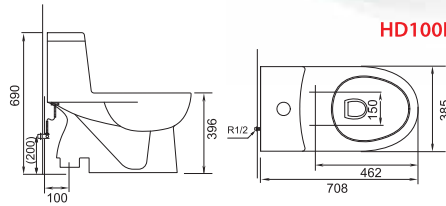

Size: 560 x 320 x 600mm
Fixing with back to Wall
S-trap, 300mm

A = ~300mm or 12"

HD12N

Washdown Close-Coupled Toilet
With Dual Fitting

With Hydraulic Seat Cover

Size: 730 x 398 x 775mm
6 Liters flush water-saving model
S-trap, Center of drain 95mm from
Wall of drain 90mm

N = ~100mm or 4"

HD131N/A

Washdown One-Piece Toilet
With Dual Fitting

With Hydraulic Seat Cover,

Size: 714 x 480 x 665mm
4/6 Liters flush water-saving model
S-trap, Center of drain 95/300mm
from Wall of drain 90mm

A = ~300mm or 12"

HD100N

Washdown One-Piece Toilet
 With Dual Fitting
 With Hydraulic Seat Cover,
 In white and ivory
 Size: 708 x 385 x 690mm
 4/6 Liters flush water-saving model
 S-trap, Center of drain 95mm from
 Wall of drain 90mm

N = ~100mm or 4"

HD111N

Washdown One-Piece Toilet
 With Dual Fitting
 With Hydraulic Seat Cover,
 In white and ivory
 Size: 710 x 393 x 675mm
 4/6 Liters flush water-saving model
 S-trap, Center of drain 95/200mm from
 Wall of drain 90mm