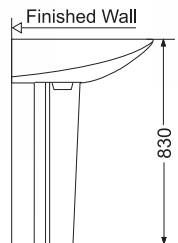

HD2 Hung-Type Cistern
 Size: 400 x 145 x 385mm
 Fitting middle hanging install

PORTA

Hang-Type Cistern and Concealed Cistern

HDG30041 Concealed Cistern
 With B20 Push Button
 With Frame

Push Button

HD11 Wash Basin with Pedestal
 Size: 635 x 510 x 850mm
 3 taphole or Single taphole
 Fixing with back to wall

HD17 Wash Basin with Pedestal
 Size: 655 x 530 x 890mm
 3 taphole or Single taphole
 Fixing with back to wall

PORTA

Basin Pedestal

HD14A Wash Basin with Pedestal
 Size: 500 x 410 x 810mm
 3 taphole or Single taphole
 Fixing with back to wall

HD19 Wash Basin with Pedestal
 Size: 610 x 500 x 860mm
 3 taphole or Single taphole
 Fixing with back to wall

HDLP109B Wash Basin with Pedestal
 Size: 1000 x 585 x 825mm
 3 taphole or Single taphole
 Fixing with back to wall

HDLP201A Wash Basin with Pedestal
 Size: 660 x 550 x 830mm
 3 taphole or Single taphole
 Fixing with back to wall

PORTA

Basin Pedestal

HDLP023 Wash Basin with Pedestal
 Size: 630 x 520 x 830mm
 3 taphole or Single taphole
 Fixing with back to wall