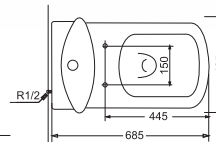

N = ~100mm or 4" D = ~300mm or 12"
A = ~200mm or 8" B = ~ (P) Trap

HD9N/A/B/D

Washdown
Close-Coupled Toilet

Optional Hydraulic Seat Cover
In white and ivory

Size: 690 x 395 x 760mm
6 Liters flush water-saving model
S-trap, Center of drain 95mm from
Wall of drain 90mm

PORTA

Two Piece Toilet

N = ~100mm or 4"

HD7N

Washdown
Close-Coupled Toilet

Size: 695 x 380 x 800mm
6 Liters flush water-saving model
S-trap F=90mm roughing-in

N = ~100mm or 4" C = ~200mm or 8"

HD201N/C

Washdown
Close-Coupled Toilet

Optional Hydraulic Seat Cover
In white and ivory

Size: 685 x 405 x 790mm
6 Liters flush water-saving model
S-trap, Center of drain 95/200mm from
Wall of drain 90mm

HD229A

Washdown
Close-Coupled Toilet
Baby Commode