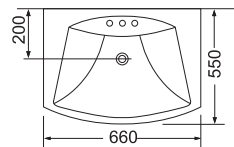

Squatting Pan

HD13 Squatting Pan
Without Trap
Size: 585 x 435 x 300mm

Only fix them by mix cement (Cement+Sand) or Silicon.
اس کو صرف مکس سیمنٹ (سیمنٹ+ریت) یا سیلیکون سے لگائیں۔

HD3 Hung-Type Cistern
 Size: 400 x 145 x 385mm
 Fitting middle hanging install

HD2 Hung-Type Cistern
 Size: 400 x 145 x 385mm
 Fitting middle hanging install

PORTA

Hang-Type Cistern and Concealed Cistern

HDG30041 Concealed Cistern
 With B20 Push Button
 With Frame

Push Button

HD11 Wash Basin with Pedestal
 Size: 635 x 510 x 850mm
 3 taphole or Single taphole
 Fixing with back to wall

HD17 Wash Basin with Pedestal
 Size: 655 x 530 x 890mm
 3 taphole or Single taphole
 Fixing with back to wall

PORTA

Basin Pedestal

HD14A Wash Basin with Pedestal
 Size: 500 x 410 x 810mm
 3 taphole or Single taphole
 Fixing with back to wall

HD19 Wash Basin with Pedestal
 Size: 610 x 500 x 860mm
 3 taphole or Single taphole
 Fixing with back to wall

HDLP109B Wash Basin with Pedestal
 Size: 1000 x 585 x 825mm
 3 taphole or Single taphole
 Fixing with back to wall