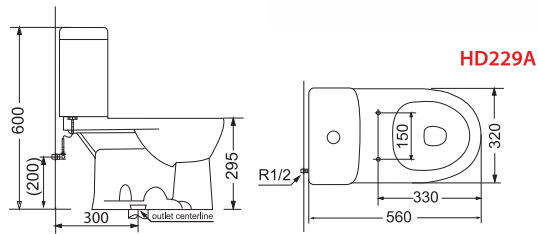

N = ~100mm or 4" D = ~300mm or 12"
A = ~200mm or 8" B = ~ (P) Trap

HD9N/A/B/D

Washdown
Close-Coupled Toilet

Optional Hydraulic Seat Cover
In white and ivory

Size: 690 x 395 x 760mm
6 Liters flush water-saving model
S-trap, Center of drain 95mm from
Wall of drain 90mm

PORTA

Two Piece Toilet

N = ~100mm or 4"

HD7N

Washdown
Close-Coupled Toilet

Size: 695 x 380 x 800mm
6 Liters flush water-saving model
S-trap F=90mm roughing-in

N = ~100mm or 4" C = ~200mm or 8"

HD201N/C

Washdown
Close-Coupled Toilet

Optional Hydraulic Seat Cover
In white and ivory

Size: 685 x 405 x 790mm
6 Liters flush water-saving model
S-trap, Center of drain 95/200mm from
Wall of drain 90mm

HD229A

Washdown
Close-Coupled Toilet
Baby Commode

HDLP001 | Wash Basin
 With Double Pedestal
 Size: 810 x 550 x 855mm
 3 taphole or Single taphole
 Fixing with back to wall