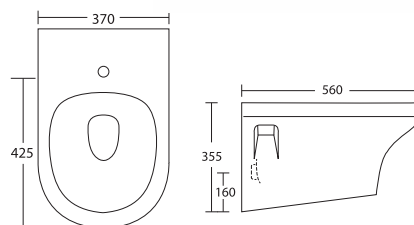

PORTA

Wall Hang Commode

HD291P

Wall-Hang Washdown Toilet
 Size: 550 x 355 x 360mm
 Fixing with back to wall

HD201WH

Wall-Hang Washdown Toilet
 Optional Hydraulic Seat Cover
 In white and ivory
 Size: 530 x 360 x 380mm
 Fixing with back to wall

HD850 Pedestal Urinal
 Size: 850 x 340 x 365mm
 Back to wall mounting

HD400 Wall-hang Urinal
 Size: 400 x 260 x 305mm
 Back to wall mounting

PORTA

Urinal and Bidet

HD2 Bidet
 Size: 565 x 345 x 365mm
 Single Tap hole

HD247 Bidet Hang Type
 Size: 560 x 370 x 425mm
 Single tap hole fixing
 with back to wall

HDD9 Squatting Pan
Without Trap
Size: 535 x 390 x 185mm

HD43 Squatting Pan
Without Trap
Size: 645 x 450 x 195mm

PORTA

Squatting Pan

HD13 Squatting Pan
Without Trap
Size: 585 x 435 x 300mm

Only fix them by mix cement (Cement+Sand) or Silicon.
اس کو صرف مکس سیمنٹ (سیمنٹ+ریت) یا سیلیکون سے لگائیں۔

HD3 Hung-Type Cistern
 Size: 400 x 145 x 385mm
 Fitting middle hanging install