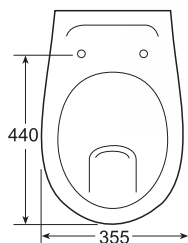

PORTA

One Piece Toilet

HD177A Jet Siphonic One-piece Toilet
 With Dual Fitting
 With Hydraulic Seat Cover,
 In white and ivory
 Size: 710 x 418 x 845mm
 4/6 Liters flush water-saving model
 S-trap, A=305mm

A = ~300mm or 12"

HDC288P

Wall-Hang Washdown Toilet
 Optional Hydraulic Seat Cover
 In white and ivory
 Size: 490 x 350 x 435mm
 Fixing with back to wall

HD247

Wall-Hang Washdown Toilet
 Optional Hydraulic Seat Cover
 In white and ivory
 Size: 560 x 370 x 355mm
 Fixing with back to wall

PORTA

Wall Hang Commode

HD291P

Wall-Hang Washdown Toilet
 Size: 550 x 355 x 360mm
 Fixing with back to wall

HD201WH

Wall-Hang Washdown Toilet
 Optional Hydraulic Seat Cover
 In white and ivory
 Size: 530 x 360 x 380mm
 Fixing with back to wall

HD850 Pedestal Urinal
 Size: 850 x 340 x 365mm
 Back to wall mounting

HD400 Wall-hang Urinal
 Size: 400 x 260 x 305mm
 Back to wall mounting

PORTA

Urinal and Bidet

HD2 Bidet
 Size: 565 x 345 x 365mm
 Single Tap hole