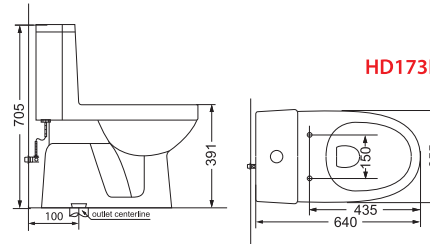

A = ~300mm or 12"

HD126A

Washdown One-Piece Toilet
 Size: 750 x 435 x 585mm
 6 Liters flush water-saving model
 S-trap, Center of drain 300mm from
 Wall of drain 90mm

A = ~300mm or 12"

HD102N

Washdown One-Piece Toilet
With Dual Fitting
With Hydraulic Seat Cover,
Size: 741 x 438 x 637mm
4/6 Liters flush water-saving model
S-trap, Center of drain 95mm
from Wall of drain 90mm

N = ~100mm or 4"

HD180N/A

Washdown One-Piece Toilet
With Hydraulic Seat Cover,
Size: 670 x 385 x 695mm
4/6 Liters flush water-saving model
S-trap, Center of drain 95/300mm from
Wall of drain 90mm

N = ~100mm or 4" A = ~300mm or 12"

PORTA

One Piece Toilet

HD173N

Washdown One-Piece Toilet
With Dual Fitting
Optional Hydraulic Seat Cover,
In white and ivory
Size: 640 x 355 x 705mm
4/6 Liters flush water-saving model
S-trap, Center of drain 95mm
from Wall of drain 90mm

HDLP001 | Wash Basin
 With Double Pedestal
 Size: 810 x 550 x 855mm
 3 taphole or Single taphole
 Fixing with back to wall