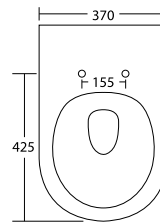

HD6111A Jet Siphonic One-piece Toilet
 With Dual Fitting
 With Hydraulic Seat Cover,
 In white and ivory
 Size: 725 x 400 x 825mm
 4/6 Liters flush
 water-saving model
 S-trap, A=305mm

A = ~300mm or 12"

PORTA

One Piece Toilet

HD177A Jet Siphonic One-piece Toilet
 With Dual Fitting
 With Hydraulic Seat Cover,
 In white and ivory
 Size: 710 x 418 x 845mm
 4/6 Liters flush water-saving model
 S-trap, A=305mm

A = ~300mm or 12"

HDC288P

Wall-Hang Washdown Toilet
 Optional Hydraulic Seat Cover
 In white and ivory
 Size: 490 x 350 x 435mm
 Fixing with back to wall

HD247

Wall-Hang Washdown Toilet
 Optional Hydraulic Seat Cover
 In white and ivory
 Size: 560 x 370 x 355mm
 Fixing with back to wall

PORTA

Wall Hang Commode

HD291P

Wall-Hang Washdown Toilet
 Size: 550 x 355 x 360mm
 Fixing with back to wall

HD201WH

Wall-Hang Washdown Toilet
 Optional Hydraulic Seat Cover
 In white and ivory
 Size: 530 x 360 x 380mm
 Fixing with back to wall